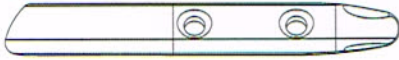

Sz3.0 Ref: RS30LMRL