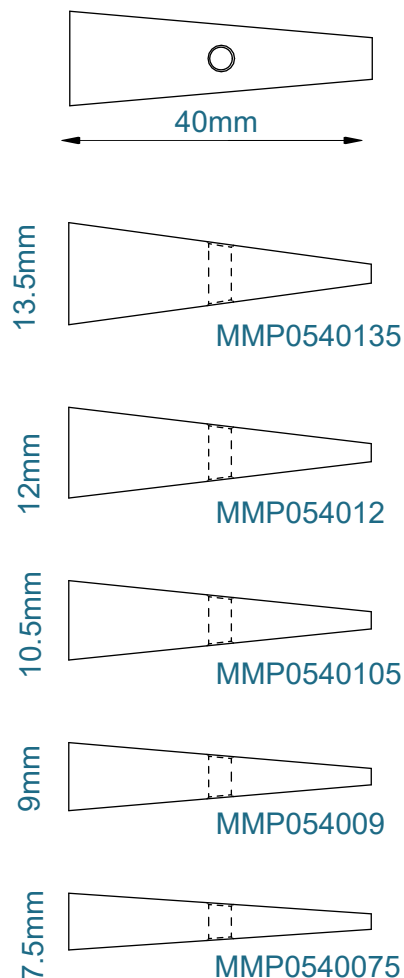

WEDGES

SMALL

MEDIUM

STANDARD

STAPLES

MINI

SMALL

STANDARD

0mm **ALWAYS CONFIRM SCALE** 100mm