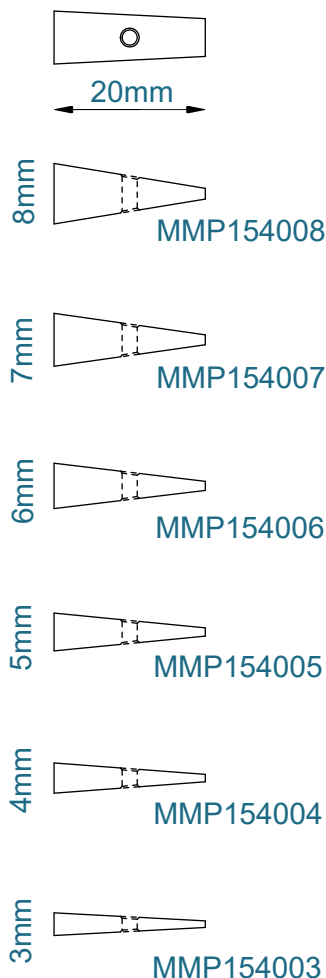

WEDGES

SMALL

MEDIUM

STANDARD

STAPLES

MINI

SMALL

STANDARD

0mm **ALWAYS CONFIRM SCALE** 100mm