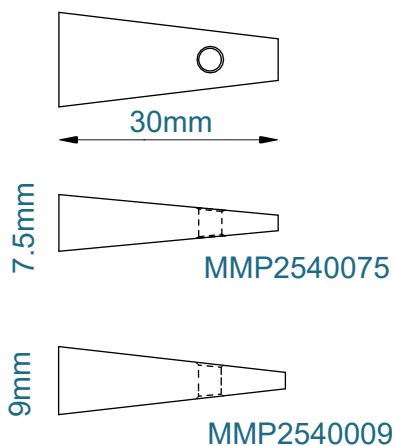

WEDGES

SMALL

MEDIUM

STANDARD

STAPLES

MINI

SMALL

STANDARD

0mm **ALWAYS CONFIRM SCALE** 100mm